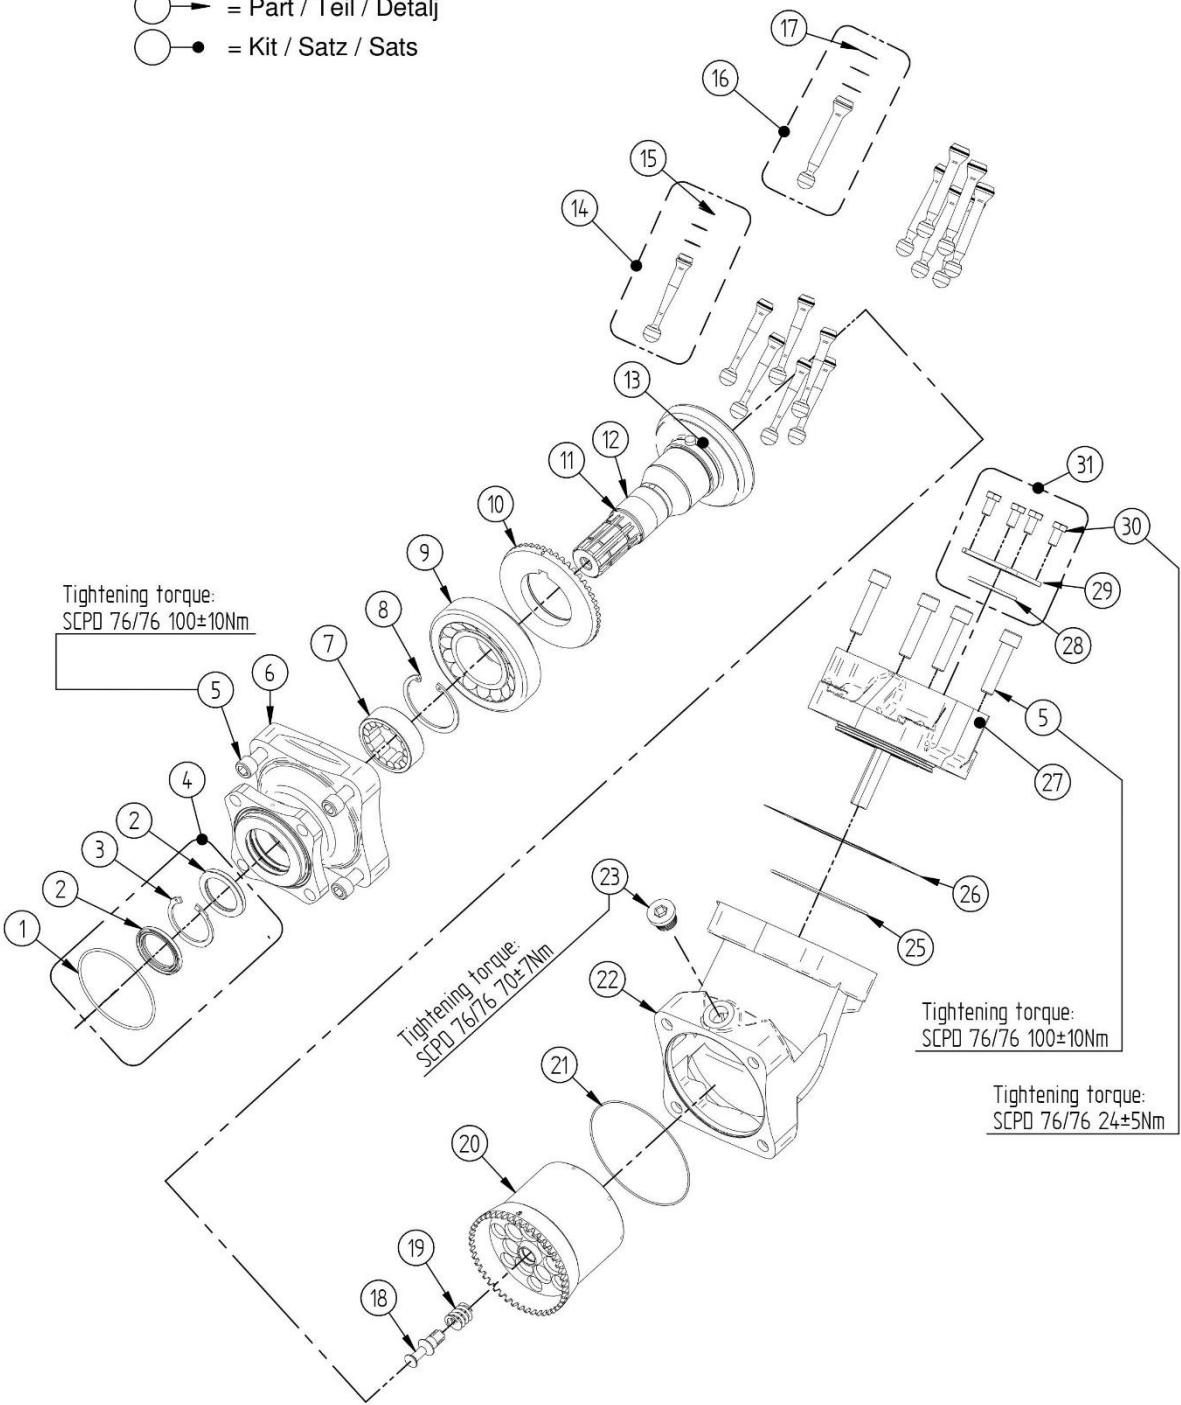

EV SCPD 76/76 DIN

SCPD 76/76 DIN Valid from Serial No: 682725

- → = Part / Teil / Detalj
- ● = Kit / Satz / Sats

SCPD 76/76 DIN
Valid from Serial No: 682725

SCPD 76 / 76 DIN

Item	Title	Included items	Qty.
1	O-ring		1
2	Shaft seal		2
3	Lock ring		1
4	Shaft seal kit	1, 2, 3	-
5	Bolt		8
6	Bearing housing		1
7	Roller bearing		1
8	Lock ring		1
9	Tapered roller bearing		1
10	Gear ring		1
11	Lock ring		1
12	Inner ring		1
13	Shaft		1
14	Piston complete ø 15,5		7
15	Piston rings ø 15,5		21
16	Piston complete ø 19		7
17	Piston rings ø 19		21
18	Spring pin		1
19	Spring		1
20	Cylinder block		1
21	O-ring		1
22	Angular housing		1
23	PLUG G½		1
25	O-ring		1
26	Shim		1
27	Connection cover R		1
	Connection cover L		
28	O-ring		1
29	Clamping plate		2
30	Bolt		4
31	Clamping plate kit	28, 29, 30,	-
-	Seal kit	4, 21, 23, 25, 26, 28	-