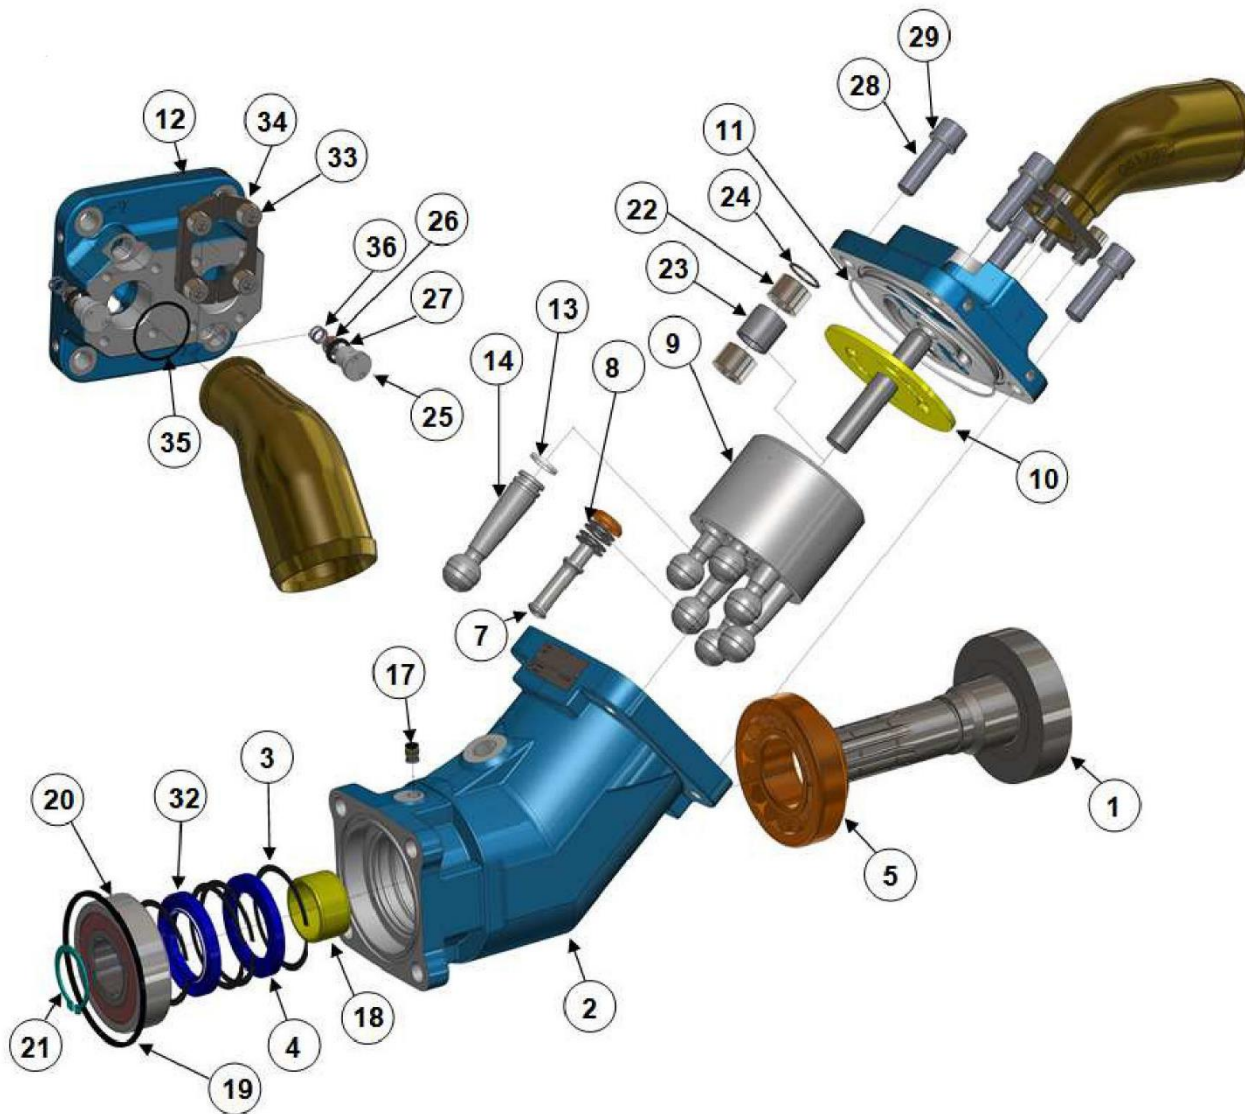

EV XPi series

Part number	Designation	Qty / pump
1	Shaft	1
2	Housing	1
3	Spring ring	4
4	Nitrile lip seal	1
5	Tapered bearing	1
7	Guide	1
8	Belleville washer	4
9	Barrel	1
10	Distribution plate	1
11	O-ring	1
12	Rear cover	1
13	Ring	7
14	Piston	7
17	Carstick plug	1
18	Bushing	1
19	Square seal	1
20	Ball bearing	1
21	Retainer ring	1
22	Needle bearing	2
23	Shim	1
24	Retainer ring	1
25	Plug	2
26	Ball	2
27	O-ring	2
28	Vis	4
29	Nord Lock washer	4
32	Viton lip seal	1
33	Screw	4
34	Half flange	2
35	O-ring	1
36	Spring	2
38	Plastic tube	1