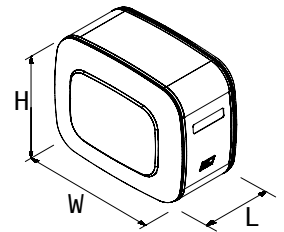

DIESEL OIL TANKS

The diesel oil tanks are equipped with:
- fuel cap with key and safety valve
- side mounting kit

Mounting kit: available for side position.

Notes:

- Homologation ECE 34 Part III
- Available on request the specific level indicator

www.padoan.it/documents/Padoan_DIESEL_EN.pdf

44/54 (sidewalls 440 mm h x 540 mm w)

Products range	Bayonet connection	Level Indicator VDO	Side mounting kit	Diesel drenage	ECE 34 Part III	LT*	Dimensions L x H x W	Material	Product Code NSGF = Steel NSGA = Aluminium
Diesel oil tank	●	○	●	●	●	180	850 X 440 X 540	A/F	- 0180085C100
						210	1000 X 440 X 540	A/F	- 0210100C100
						250	1200 X 440 X 540	A/F	- 0250120C100
						300	1400 X 440 X 540	A/F	- 0300140C100

50/64 (sidewalls 500 mm h x 640 mm w)

Products range	Bayonet connection	Level Indicator VDO	Side mounting kit	Diesel drainage	ECE 34 Part III	LT*	Dimensions L x H x W	Material	Product Code NSGF = Steel NSGA = Aluminium NSGI = Stainless steel
Diesel oil tank	●	○	●	●	●	90	350 x 500 x 640	A/F/I	- 0090035C100
						280	1000 x 500 x 640	A/F/I	- 0300100C100
						350	1250 x 500 x 640	A/F/I	- 0380125C100
						425	1500 x 500 x 640	A/F/I	- 0400150C100
						450	1600 x 500 x 640	A/F/I	- 0500160C100
						520	1800 x 500 x 640	A/F/I	- 0550180C100
						570	2000 x 500 x 640	A/F/I	- 0600200C100

64/50 (sidewalls 640 mm h x 500 mm w)**

Products range	Bayonet connection	Level Indicator VDO	Side mounting kit	Diesel drainage	ECE 34 Part III	LT*	Dimensions L x H x W	Material	Product Code NSGF = Steel NSGA = Aluminium NSGI = Stainless steel
Diesel oil tank	●	○	●	●	●	90	350 x 640 x 500	A/F/I	- 0090035C1RV
						280	1000 x 640 x 500	A/F/I	- 0280100C1RV
						350	1250 x 640 x 500	A/F/I	- 0350125C1RV
						425	1500 x 640 x 500	A/F/I	- 0425150C1RV
						450	1600 x 640 x 500	A/F/I	- 0450160C1RV
						520	1800 x 640 x 500	A/F/I	- 0520180C1RV
						570	2000 x 640 x 500	A/F/I	- 0570200C1RV

* Full tank capacity ** Upon request

● included ○ predisposed (not incl) ● not included in the standard tanks